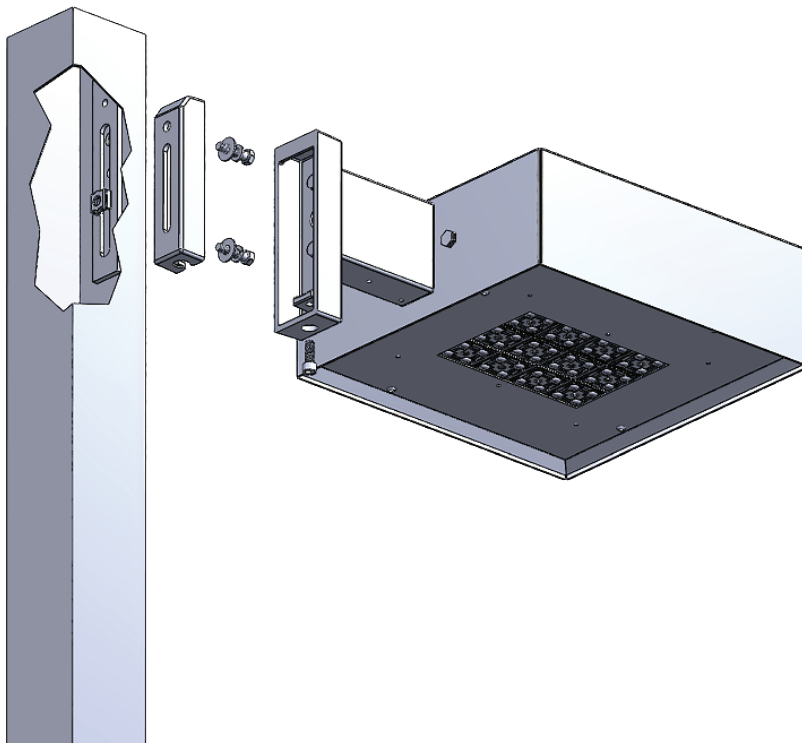

PGS-1 LED Specifications

UBOA Drill Diagram

PGS UBOA Assembly Drawing

*Round Pole Plate Adapter
ordered separately.