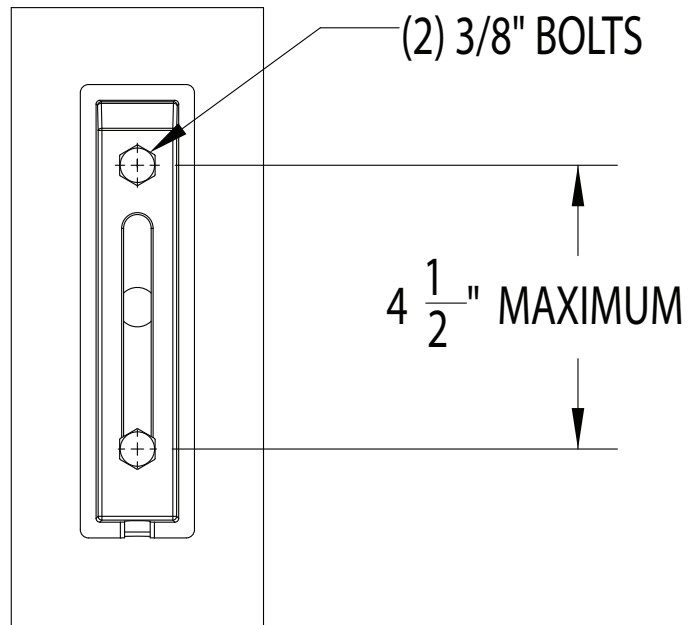

PGS-1 LED Specifications

UBOA Drill Diagram

PGS UBOA Assembly Drawing

*Round Pole Plate Adapter
ordered separately.