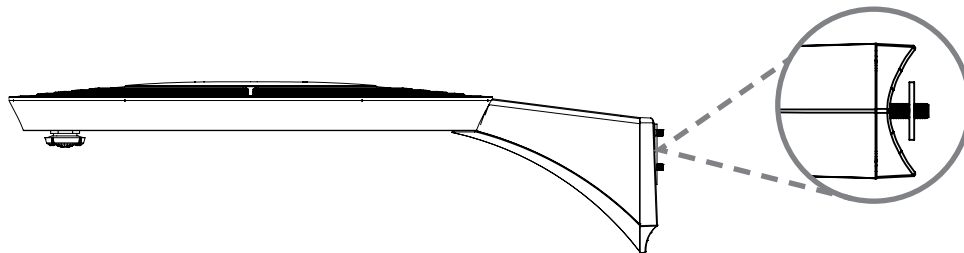

Round Pole Plate Adaptor