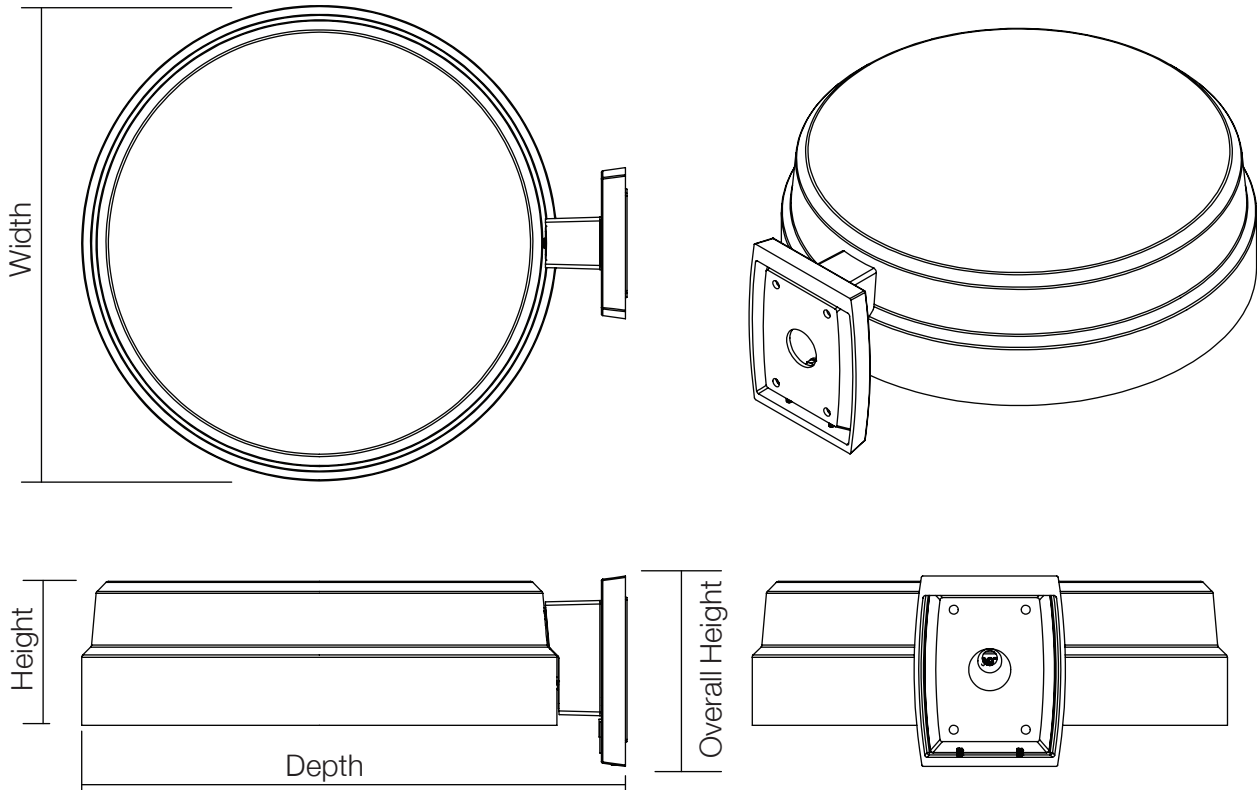

Universal Bolt-On Arm Mount

Wall Mount