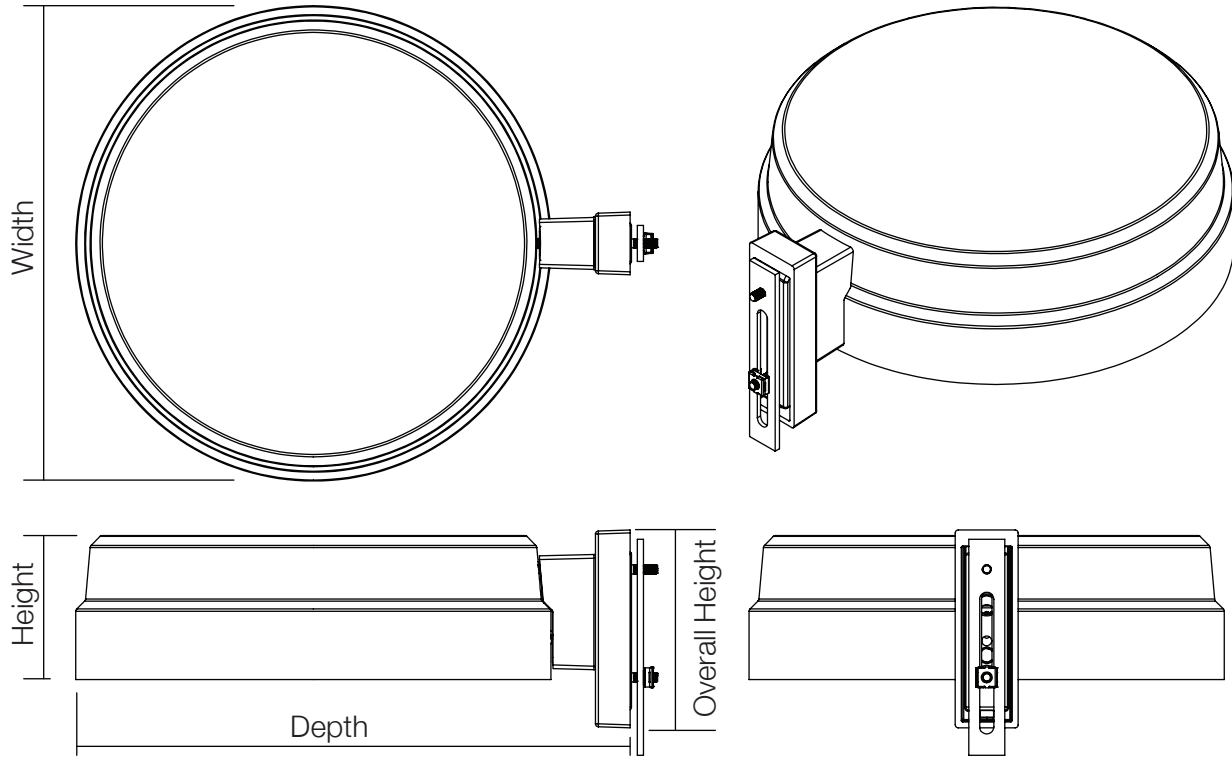

Universal Bolt-On Arm Mount