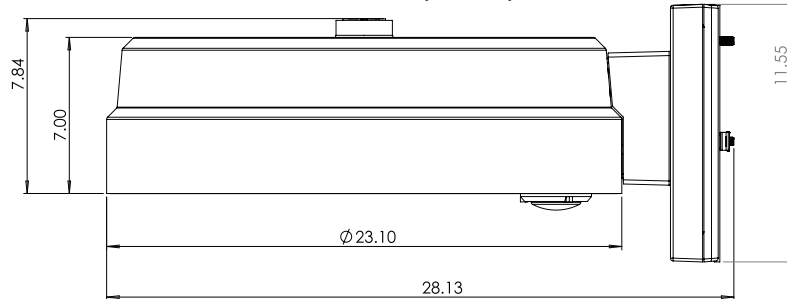

Dimensions

Width: PGR-3 23"/26"

Depth: PGR-3 28"

Height: PGR-3 7.0"

Overall Height: PGR-3 9/25"

Weight: 28 LBS

*Universal Bolt-On Arm (UBOA)

*Yolk Mount (YM)