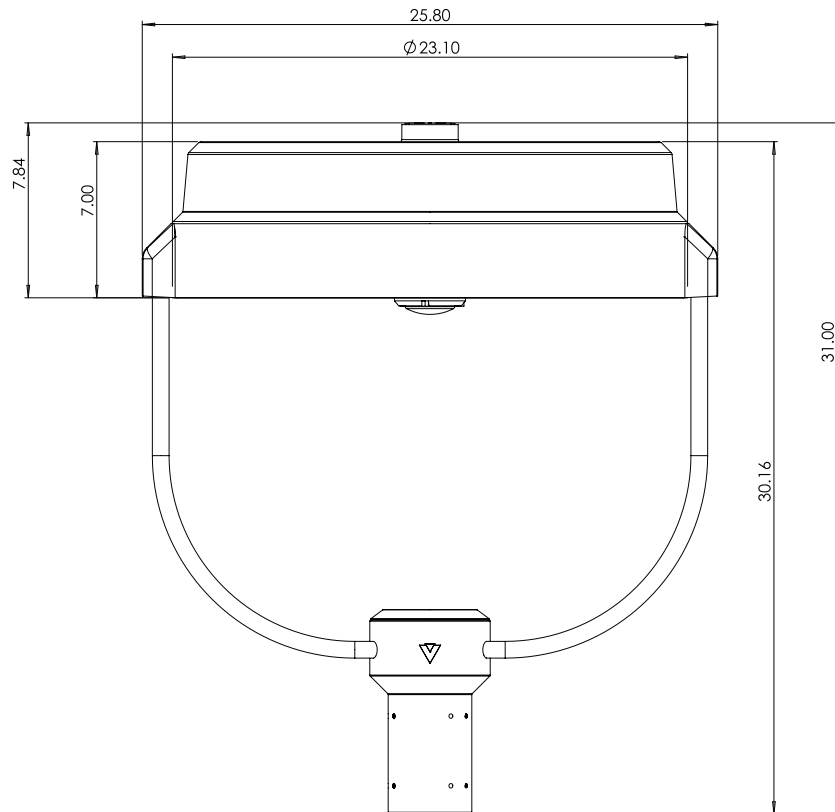

Dimensions

Width: PGR-3 23"/26"

Depth: PGR-3 28"

Height: PGR-3 7.0"

Overall Height: PGR-3 9/25"

Weight: 28 LBS

*Universal Bolt-On Arm (UBOA)

*Yolk Mount (YM)