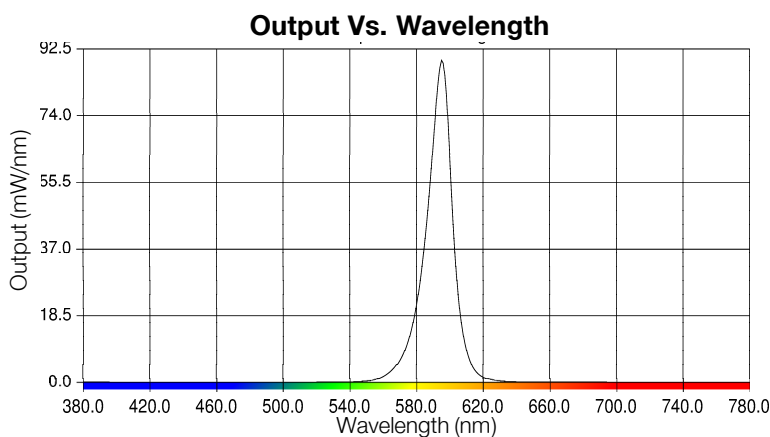

Quali-Guard® Finish

- Fixture components are chemically pretreated through a multiple-stage washer and finished with an electrostatically-applied, thermoset polyester powder coat textured paint with a 3 to 5 mils thickness. Finish is oven-baked at 400 °F for maximum adherence and finish hardness.
- Available in standard and custom colors.

Mounting

- The Oden - LED Array mounts to a wide selection of decorative and custom Visionaire mounting arms. Visionaire decorative mounting arm required. See Visionaire Mounting Arms section of the catalog.
- Oden 1 requires small decorative arm
- Oden 2 & Oden 3 requires large decorative arm

Electrical Assembly

- The Oden - LED is supplied with a high-performance LED driver, located in its cap, that accepts 120 V thru 277 V, and 480 V, 50 Hz to 60 Hz input. Power factor is 90%.
- Rated for -40 of operation.
- 10 kV surge protector supplied as standard.

Warranty

- Five (5) year Limited Warranty on entire system, including finish. For full warranty information, please visit www.visionairelighting.com.

Options

- Button type photocell
- Watt Stopper FSP-211
- 0-10 V dimming driver
- Wireless Controls
- Illuminated Rings
- Cutoff louver system

Listings

- Oden is cUL listed, suitable for wet locations.
- IP65 Rated
- IDA Certification
- LM79
- LM80
- Powder Coated Tough™