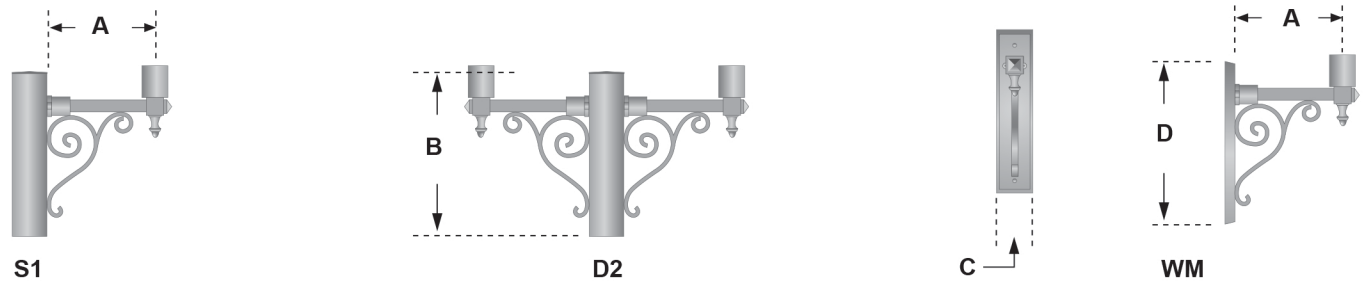

VA116

VA116 is available for both post top and suspended luminaires.

VA116 is constructed from corrosion-resistant, durable cast aluminum with decorative vine scroll. This arm is designed to slip over the following tenon (or pole) sizes: 3" Ø, 3½" Ø, 4" Ø and 4½" Ø. VA116 is available in the following pole mounting configurations: Single and Double 180°. Please consult factory for custom mounting. Center section of arm will match pole design (i.e. fluted pole = fluted center arm section).

Fixture	A	B	C	D	EPA S1	EPA D2	EPA WM
VA116	11¼"	16"	4¼"	16"	1.1	1.7	.7
VA116 S1		VA116 D2					

Model	Mounting	Pole or Tenon Size	Finish
VA116	Single (S1)	3" dia. (3)	Bronze (BZ) Black (BK)
	Double (D2)	3½" dia. (3½)	White (WH) Sandstone (SN)
	Wall Mount (WM)	4" dia. (4)	Weathered Brown (WB) Silver Metallic (SL)
		4½" dia. (4½)	Verdigris (VG) Forest Green (FG) Custom Color (CC)