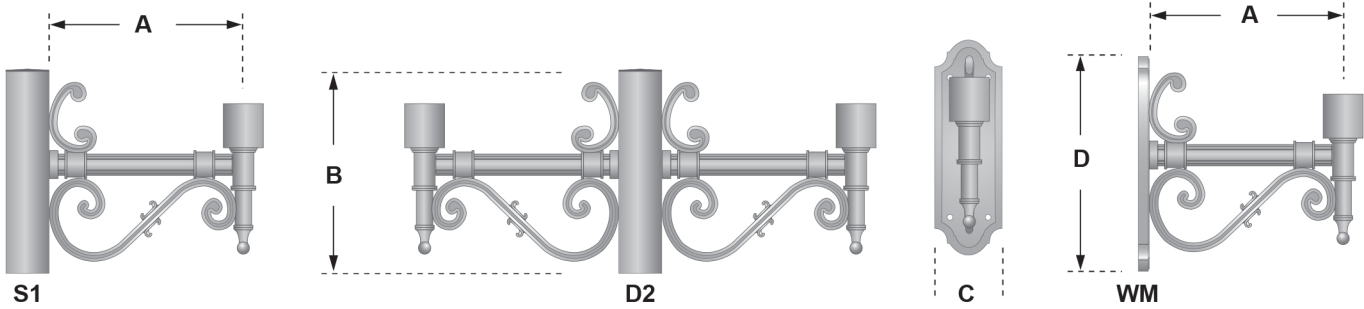

VA115

Project Name:

Catalog Number:

Type

VA115 is available for both post top and suspended luminaires.

VA115 is constructed from corrosion-resistant, durable cast aluminum with decorative vine scroll. This arm is designed to slip over the following tenon (or pole) sizes: 3" Ø, 3½" Ø, 4" Ø and 4½" Ø. VA115 is available in the following pole mounting configurations: Single and Double 180°. Please consult factory for custom mounting. Center section of arm will match pole design (i.e. fluted pole = fluted center arm section).

Fixture	A	B	C	D	EPA S1	EPA D2	EPA WM
VA115	17"	18"	7"	22"	1.2	2.2	.9
VA115 S1		VA115 D2					

Model	Mounting	Pole or Tenon Size	Finish
VA115	Single (S1)	3" dia. (3)	Bronze (BZ) Black (BK)
	Double (D2)	3½" dia. (3½)	White (WH) Sandstone (SN)
	Wall Mount (WM)	4" dia. (4)	Weathered Brown (WB) Silver Metallic (SL)
		4½" dia. (4½)	Verdigris (VG) Forest Green (FG) Custom Color (CC)