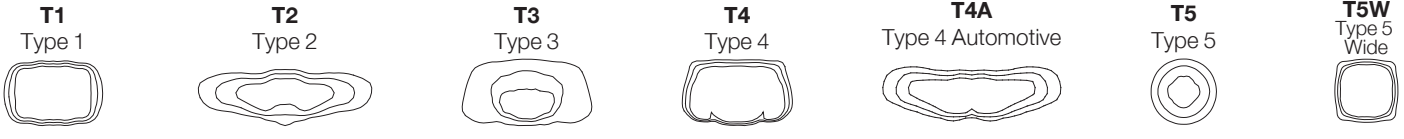

CONCOURSE LED Specifications

Photometric Optical Summary

EPA Data	Fixture with Arm							
								Spider Mount
	CON-1	1.2	1.9	2.2	3.0	3.1	3.8	1.2
CON-2	2.0	3.5	3.8	5.3	5.4	6.9	2.1	

Dimensions AM

Width:	CON-2 25.25"
Height:	CON-2 15.25"
Weight:	34 LBS