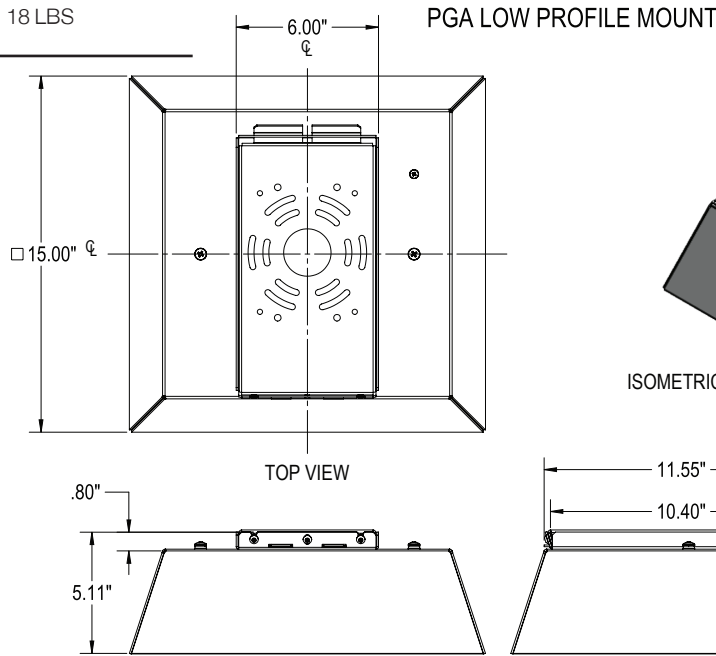

* Settings can be field modified with the FSIR-100 Programming remote

PGA-1 CM LED Specifications

Photometric Optical Summary

Dimensions

Width: PGA-1 15"

Height: PGA-1 5.0"

Weight: 18 LBS

LED Specifications **PGA-1 CM**