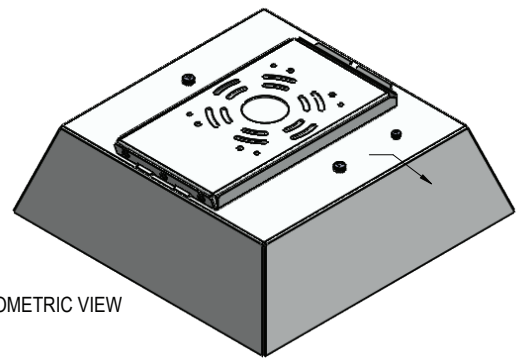

* Settings can be field modified with the FSIR-100 Programming remote

PGA-1 CM LED Specifications

Photometric Optical Summary

Dimensions

Width: PGA-1 15"

Height: PGA-1 5.0"

Weight: 18 LBS

LED Specifications **PGA-1 CM**