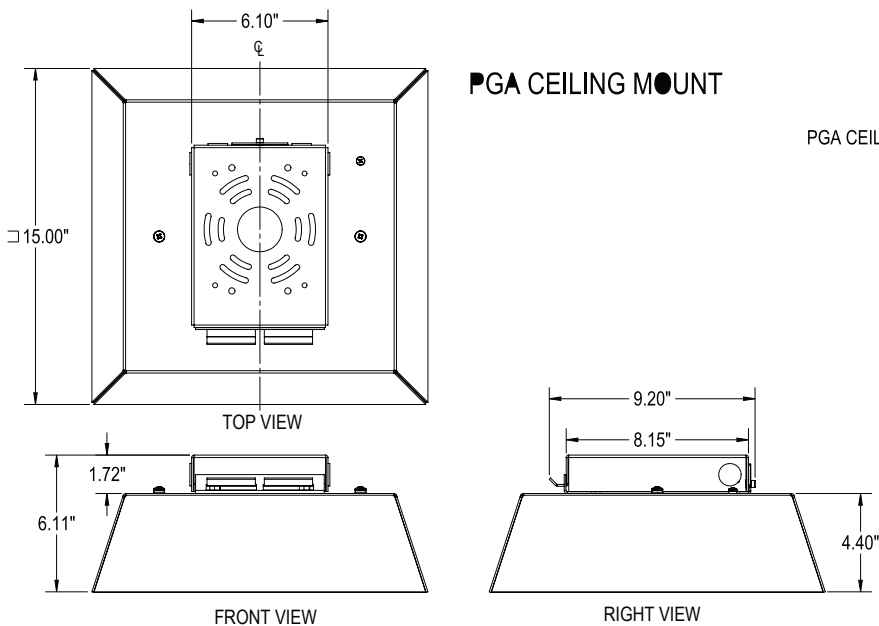

* Settings can be field modified with the FSIR-100 Programming remote

PGA-1 CM LED Specifications

Photometric Optical Summary

Dimensions

Width: PGA-1 15"

Height: PGA-1 5.0"

Weight: 18 LBS

LED Specifications **PGA-1 CM**