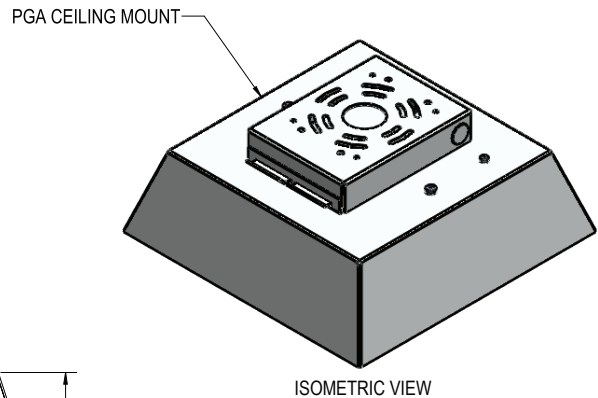

* Settings can be field modified with the FSIR-100 Programming remote

PGA-1 CM LED Specifications

Photometric Optical Summary

Dimensions

Width: PGA-1 15"

Height: PGA-1 5.0"

Weight: 18 LBS

LED Specifications **PGA-1 CM**