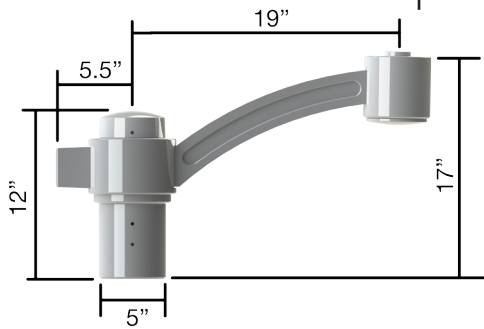

# VA119

Project Name:

Catalog Number:

Type

S1

D2

\*Shown with decorative cast aluminum wall plate

**VA119** is constructed from corrosion-resistant, durable cast aluminum with classic styling and elegant ornamental detail. This arm is designed to slip over the following tenon (or pole) sizes: 3" Ø, 3½" Ø, 4" Ø and 4½" Ø. **VA119** is available in the following pole mounting configurations: Single and Double 180°. Please consult factory for custom mounting.

# VA120

S1

D2

MAP-01 Cast Mast Arm Fitter available for pendant and mast arm luminaires. See fixture mounting options.

**VA120** is constructed from corrosion-resistant, durable cast aluminum with elegant ornamental detail. This arm is designed to slip over the following tenon (or pole) sizes: 3" Ø, 3½" Ø, 4" Ø and 4½" Ø. **VA120** is available in the following pole mounting configurations: Single and Double 180°. Please consult factory for custom mounting.

Fixture	A	B	C	EPA S1	EPA D2
VA120-L	60"	30"	2¾" Ø	2.6	3.6
VA120-M	48"	30"	2¾" Ø	2.4	3.2
VA120-S	36"	30"	2¾" Ø	2.2	2.8
VA120 S1		VA120 D2			

Model	Mounting	Pole or Tenon Size	Finish
VA120-L	Single (S1)	3" dia. (3)	Bronze (BZ) Black (BK)
		3½" dia. (3½)	White (WH) Sandstone (SN)
VA120-M	Double (D2)	4" dia. (4)	Weathered Brown (WB) Silver Metallic (SL)
		4½" dia. (4½)	Verdigris (VG) Forest Green (FG)
VA120-S			Custom Color (CC)

# VA130

Project Name:

Catalog Number:

Type

VA130 is available for both post top and suspended luminaires.

VA130 is constructed from corrosion resistant, durable cast aluminum. This arm is designed to slip over a 4" tenon (or pole) size. VA130 is available in the following pole mounting configurations: Single and Double 180°. Please consult factory for custom mounting.