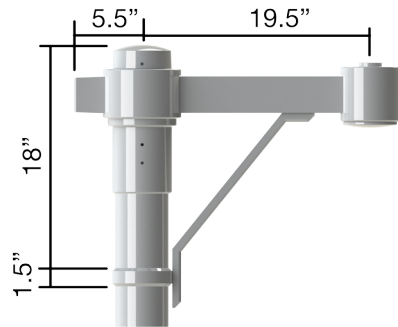

VA131

VA131 is available for both post top and suspended luminaires.

VA131 is constructed from corrosion resistant, durable cast aluminum. This arm is designed to slip over a 4" tenon (or pole) size. VA131 is available in the following pole mounting configurations: Single and Double 180°. Please consult factory for custom mounting.

Model	Mounting	Pole or Tenon Size	Finish
VA131	Single (S1) Double (D2)	4" dia. (4)	White (WH) Black (BK) Bronze (BZ) Forest Green (FG) Silver Metallic (SL) Graphite (GP) Weathered Brown (WB) Custom Color (CC)