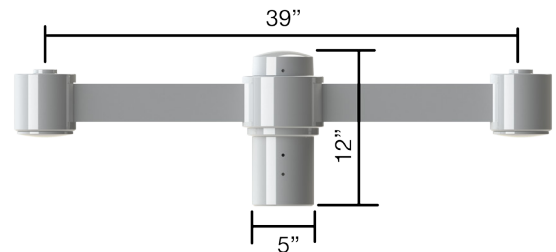

# VA120

S1

D2

MAP-01 Cast Mast Arm Fitter available for pendant and mast arm luminaires. See fixture mounting options.

**VA120** is constructed from corrosion-resistant, durable cast aluminum with elegant ornamental detail. This arm is designed to slip over the following tenon (or pole) sizes: 3" Ø, 3½" Ø, 4" Ø and 4½" Ø. **VA120** is available in the following pole mounting configurations: Single and Double 180°. Please consult factory for custom mounting.

# VA130

Project Name:

Catalog Number:

Type

VA130 is available for both post top and suspended luminaires.

VA130 is constructed from corrosion resistant, durable cast aluminum. This arm is designed to slip over a 4" tenon (or pole) size. VA130 is available in the following pole mounting configurations: Single and Double 180°. Please consult factory for custom mounting.

# VA131

VA131 is available for both post top and suspended luminaires.

VA131 is constructed from corrosion resistant, durable cast aluminum. This arm is designed to slip over a 4" tenon (or pole) size. VA131 is available in the following pole mounting configurations: Single and Double 180°. Please consult factory for custom mounting.

# VA132

VA132 is available for both post top and suspended luminaires.

VA132 is constructed from corrosion resistant, durable cast aluminum. This arm is designed to slip over a 4" tenon (or pole) size. VA132 is available in the following pole mounting configurations: Single and Double 180°. Please consult factory for custom mounting.