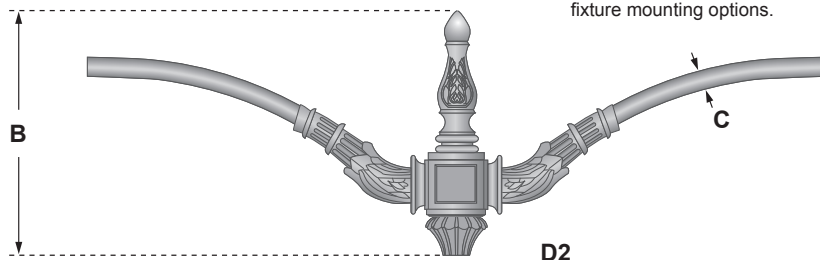

D2

MAP-01 Cast Mast Arm Fitter available for pendant and mast arm luminaires. See fixture mounting options.

VA120 is constructed from corrosion-resistant, durable cast aluminum with elegant ornamental detail. This arm is designed to slip over the following tenon (or pole) sizes: 3" Ø, 3½" Ø, 4" Ø and 4½" Ø. **VA120** is available in the following pole mounting configurations: Single and Double 180°. Please consult factory for custom mounting.

Fixture	A	B	C	EPA S1	EPA D2
VA120-L	60"	30"	2¾" Ø	2.6	3.6
VA120-M	48"	30"	2¾" Ø	2.4	3.2
VA120-S	36"	30"	2¾" Ø	2.2	2.8
VA120 S1		VA120 D2			

Model	Mounting	Pole or Tenon Size	Finish
VA120-L	Single (S1)	3" dia. (3)	Bronze (BZ) Black (BK)
		3½" dia. (3½)	White (WH) Sandstone (SN)
VA120-M	Double (D2)	4" dia. (4)	Weathered Brown (WB) Silver Metallic (SL)
		4½" dia. (4½)	Verdigris (VG) Forest Green (FG)
VA120-S			Custom Color (CC)