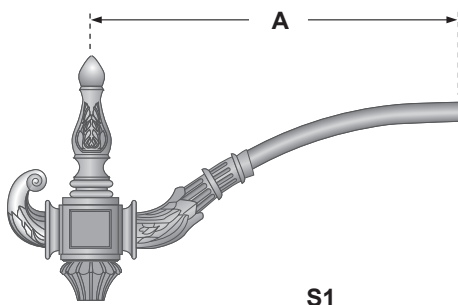

VA119

Project Name:

Catalog Number:

Type

VA119 is constructed from corrosion-resistant, durable cast aluminum with classic styling and elegant ornamental detail. This arm is designed to slip over the following tenon (or pole) sizes: 3" Ø, 3½" Ø, 4" Ø and 4½" Ø. **VA119** is available in the following pole mounting configurations: Single and Double 180°. Please consult factory for custom mounting.

Fixture	A	B	C	D	EPA S1	EPA D2	EPA WM
VA119	16"	37"	7"	22"	2.2	3.8	1.7
VA119 S1		VA119 D2					

Model	Mounting	Pole or Tenon Size	Finish
VA119	Single (S1)	3" dia. (3)	Bronze (BZ) Black (BK)
	Double (D2)	3½" dia. (3½)	White (WH) Sandstone (SN)
	Wall Mount (WM)	4" dia. (4)	Weathered Brown (WB) Silver Metallic (SL)
		4½" dia. (4½)	Verdigris (VG) Forest Green (FG)
			Custom Color (CC)

VA120

S1

MAP-01 Cast Mast Arm Fitter available for pendant and mast arm luminaires. See fixture mounting options.

VA120 is constructed from corrosion-resistant, durable cast aluminum with elegant ornamental detail. This arm is designed to slip over the following tenon (or pole) sizes: 3" Ø, 3½" Ø, 4" Ø and 4½" Ø. **VA120** is available in the following pole mounting configurations: Single and Double 180°. Please consult factory for custom mounting.

Fixture	A	B	C	EPA S1	EPA D2
VA120-L	60"	30"	2¾" Ø	2.6	3.6
VA120-M	48"	30"	2¾" Ø	2.4	3.2
VA120-S	36"	30"	2¾" Ø	2.2	2.8
VA120 S1		VA120 D2			

Model	Mounting	Pole or Tenon Size	Finish
VA120-L	Single (S1)	3" dia. (3)	Bronze (BZ) Black (BK)
		3½" dia. (3½)	White (WH) Sandstone (SN)
VA120-M	Double (D2)	4" dia. (4)	Weathered Brown (WB) Silver Metallic (SL)
		4½" dia. (4½)	Verdigris (VG) Forest Green (FG)
VA120-S			Custom Color (CC)