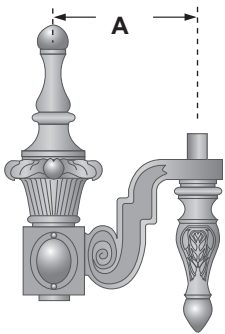

VA119

Project Name:

Catalog Number:

Type

S1