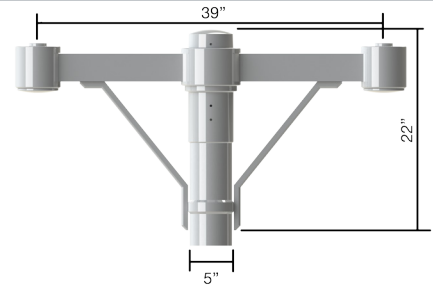

# VA119

Project Name:

Catalog Number:

Type

S1

D2

\*Shown with decorative cast aluminum wall plate

**VA119** is constructed from corrosion-resistant, durable cast aluminum with classic styling and elegant ornamental detail. This arm is designed to slip over the following tenon (or pole) sizes: 3" Ø, 3½" Ø, 4" Ø and 4½" Ø. **VA119** is available in the following pole mounting configurations: Single and Double 180°. Please consult factory for custom mounting.

# VA120

S1

D2

MAP-01 Cast Mast Arm Fitter available for pendant and mast arm luminaires. See fixture mounting options.

**VA120** is constructed from corrosion-resistant, durable cast aluminum with elegant ornamental detail. This arm is designed to slip over the following tenon (or pole) sizes: 3" Ø, 3½" Ø, 4" Ø and 4½" Ø. **VA120** is available in the following pole mounting configurations: Single and Double 180°. Please consult factory for custom mounting.

# VA130

Project Name:

Catalog Number:

Type

VA130 is available for both post top and suspended luminaires.

VA130 is constructed from corrosion resistant, durable cast aluminum. This arm is designed to slip over a 4" tenon (or pole) size. VA130 is available in the following pole mounting configurations: Single and Double 180°. Please consult factory for custom mounting.

# VA131

VA131 is available for both post top and suspended luminaires.

VA131 is constructed from corrosion resistant, durable cast aluminum. This arm is designed to slip over a 4" tenon (or pole) size. VA131 is available in the following pole mounting configurations: Single and Double 180°. Please consult factory for custom mounting.