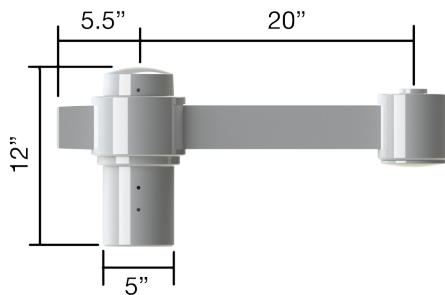

VA132

VA132 is available for both post top and suspended luminaires.

VA132 is constructed from corrosion resistant, durable cast aluminum. This arm is designed to slip over a 4" tenon (or pole) size. VA132 is available in the following pole mounting configurations: Single and Double 180°. Please consult factory for custom mounting.

Model	Mounting	Pole or Tenon Size	Finish
VA132	Single (S1) Double (D2)	4" dia. (4)	White (WH) Black (BK) Bronze (BZ) Forest Green (FG) Silver Metallic (SL) Graphite (GP) Weathered Brown (WB) Custom Color (CC)