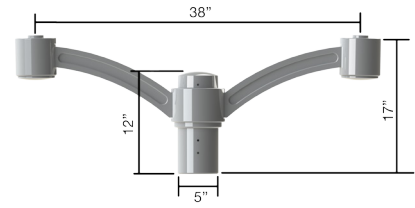

# VA119

Project Name:

Catalog Number:

Type

S1

D2

\*Shown with decorative cast aluminum wall plate

**VA119** is constructed from corrosion-resistant, durable cast aluminum with classic styling and elegant ornamental detail. This arm is designed to slip over the following tenon (or pole) sizes: 3" Ø, 3½" Ø, 4" Ø and 4½" Ø. **VA119** is available in the following pole mounting configurations: Single and Double 180°. Please consult factory for custom mounting.

# VA120

S1

D2

MAP-01 Cast Mast Arm Fitter available for pendant and mast arm luminaires. See fixture mounting options.

**VA120** is constructed from corrosion-resistant, durable cast aluminum with elegant ornamental detail. This arm is designed to slip over the following tenon (or pole) sizes: 3" Ø, 3½" Ø, 4" Ø and 4½" Ø. **VA120** is available in the following pole mounting configurations: Single and Double 180°. Please consult factory for custom mounting.

Fixture	A	B	C	EPA S1	EPA D2
VA120-L	60"	30"	2¾" Ø	2.6	3.6
VA120-M	48"	30"	2¾" Ø	2.4	3.2
VA120-S	36"	30"	2¾" Ø	2.2	2.8
VA120 S1		VA120 D2			

Model	Mounting	Pole or Tenon Size	Finish
VA120-L	Single (S1)	3" dia. (3)	Bronze (BZ) Black (BK)
		3½" dia. (3½)	White (WH) Sandstone (SN)
VA120-M	Double (D2)	4" dia. (4)	Weathered Brown (WB) Silver Metallic (SL)
		4½" dia. (4½)	Verdigris (VG) Forest Green (FG)
VA120-S			Custom Color (CC)

# VA130

Project Name:

Catalog Number:

Type

VA130 is available for both post top and suspended luminaires.

VA130 is constructed from corrosion resistant, durable cast aluminum. This arm is designed to slip over a 4" tenon (or pole) size. VA130 is available in the following pole mounting configurations: Single and Double 180°. Please consult factory for custom mounting.