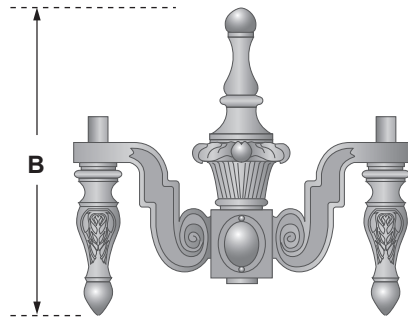

VA119

Project Name:

Catalog Number:

Type

D2

VA119 is constructed from corrosion-resistant, durable cast aluminum with classic styling and elegant ornamental detail. This arm is designed to slip over the following tenon (or pole) sizes: 3" Ø, 3½" Ø, 4" Ø and 4½" Ø. **VA119** is available in the following pole mounting configurations: Single and Double 180°. Please consult factory for custom mounting.

Fixture	A	B	C	D	EPA S1	EPA D2	EPA WM
VA119	16"	37"	7"	22"	2.2	3.8	1.7
VA119 S1		VA119 D2					

Model	Mounting	Pole or Tenon Size	Finish
VA119	Single (S1)	3" dia. (3)	Bronze (BZ) Black (BK)
	Double (D2)	3½" dia. (3½)	White (WH) Sandstone (SN)
	Wall Mount (WM)	4" dia. (4)	Weathered Brown (WB) Silver Metallic (SL)
		4½" dia. (4½)	Verdigris (VG) Forest Green (FG)
			Custom Color (CC)

VA120

MAP-01 Cast Mast Arm Fitter available for pendant and mast arm luminaires. See fixture mounting options.

VA120 is constructed from corrosion-resistant, durable cast aluminum with elegant ornamental detail. This arm is designed to slip over the following tenon (or pole) sizes: 3" Ø, 3½" Ø, 4" Ø and 4½" Ø. **VA120** is available in the following pole mounting configurations: Single and Double 180°. Please consult factory for custom mounting.

Fixture	A	B	C	EPA S1	EPA D2
VA120-L	60"	30"	2¾" Ø	2.6	3.6
VA120-M	48"	30"	2¾" Ø	2.4	3.2
VA120-S	36"	30"	2¾" Ø	2.2	2.8
VA120 S1		VA120 D2			

Model	Mounting	Pole or Tenon Size	Finish
VA120-L	Single (S1)	3" dia. (3)	Bronze (BZ) Black (BK)
		3½" dia. (3½)	White (WH) Sandstone (SN)
VA120-M	Double (D2)	4" dia. (4)	Weathered Brown (WB) Silver Metallic (SL)
		4½" dia. (4½)	Verdigris (VG) Forest Green (FG)
VA120-S			Custom Color (CC)