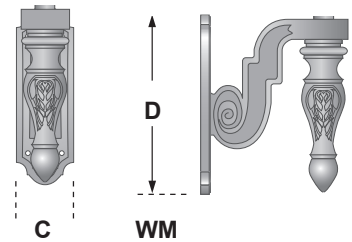

*Shown with decorative cast aluminum wall plate

VA119 is constructed from corrosion-resistant, durable cast aluminum with classic styling and elegant ornamental detail. This arm is designed to slip over the following tenon (or pole) sizes: 3" Ø, 3½" Ø, 4" Ø and 4½" Ø. **VA119** is available in the following pole mounting configurations: Single and Double 180°. Please consult factory for custom mounting.

Fixture	A	B	C	D	EPA S1	EPA D2	EPA WM
VA119	16"	37"	7"	22"	2.2	3.8	1.7
VA119 S1		VA119 D2					

Model	Mounting	Pole or Tenon Size	Finish
VA119	Single (S1)	3" dia. (3)	Bronze (BZ) Black (BK)
	Double (D2)	3½" dia. (3½)	White (WH) Sandstone (SN)
	Wall Mount (WM)	4" dia. (4)	Weathered Brown (WB) Silver Metallic (SL)
		4½" dia. (4½)	Verdigris (VG) Forest Green (FG)
			Custom Color (CC)