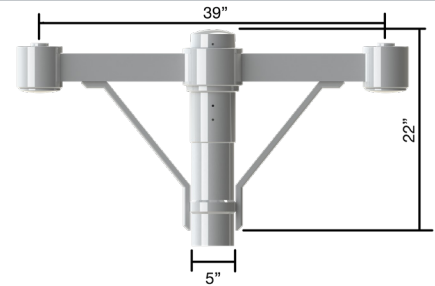

VA130

Project Name:

Catalog Number:

Type

VA130 is available for post top luminaires.

VA130 is constructed from corrosion resistant, durable cast aluminum. This arm is designed to slip over a 4" tenon (or pole) size. VA130 is available in the following pole mounting configurations: Single and Double 180°. Please consult factory for custom mounting.

Model	Mounting	Pole or Tenon Size	Finish
VA130	Single (S1) Double (D2) Wall Mount (WM)	4" dia. (4)	White (WH) Black (BK) Bronze (BZ) Forest Green (FG) Silver Metallic (SL) Graphite (GP) Weathered Brown (WB) Custom Color (CC)

VA131

VA131 is available for post top luminaires.

VA131 is constructed from corrosion resistant, durable cast aluminum. This arm is designed to slip over a 4" tenon (or pole) size. VA131 is available in the following pole mounting configurations: Single and Double 180°. Please consult factory for custom mounting.

VA132

VA132 is available for post top luminaires.

VA132 is constructed from corrosion resistant, durable cast aluminum. This arm is designed to slip over a 4" tenon (or pole) size. VA132 is available in the following pole mounting configurations: Single and Double 180°. Please consult factory for custom mounting.