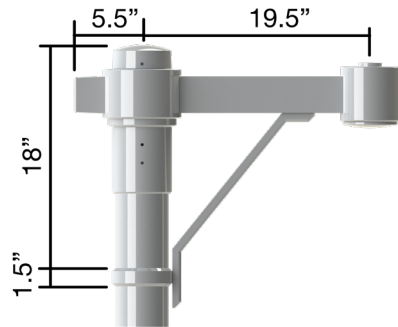

VA130

Project Name:

Catalog Number:

Type

VA130 is available for post top luminaires.

VA130 is constructed from corrosion resistant, durable cast aluminum. This arm is designed to slip over a 4" tenon (or pole) size. VA130 is available in the following pole mounting configurations: Single and Double 180°. Please consult factory for custom mounting.

Model	Mounting	Pole or Tenon Size	Finish
VA130	Single (S1) Double (D2) Wall Mount (WM)	4" dia. (4)	White (WH) Black (BK) Bronze (BZ) Forest Green (FG) Silver Metallic (SL) Graphite (GP) Weathered Brown (WB) Custom Color (CC)

VA131

VA131 is available for post top luminaires.

VA131 is constructed from corrosion resistant, durable cast aluminum. This arm is designed to slip over a 4" tenon (or pole) size. VA131 is available in the following pole mounting configurations: Single and Double 180°. Please consult factory for custom mounting.

VA132

VA132 is available for post top luminaires.

VA132 is constructed from corrosion resistant, durable cast aluminum. This arm is designed to slip over a 4" tenon (or pole) size. VA132 is available in the following pole mounting configurations: Single and Double 180°. Please consult factory for custom mounting.