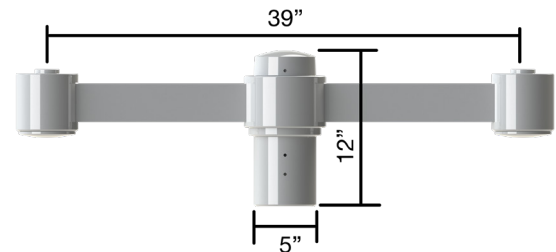

VA130

Project Name:

Catalog Number:

Type

VA130 is available for post top luminaires.

VA130 is constructed from corrosion resistant, durable cast aluminum. This arm is designed to slip over a 4" tenon (or pole) size. VA130 is available in the following pole mounting configurations: Single and Double 180°. Please consult factory for custom mounting.

VA131

VA131 is available for post top luminaires.

VA131 is constructed from corrosion resistant, durable cast aluminum. This arm is designed to slip over a 4" tenon (or pole) size. VA131 is available in the following pole mounting configurations: Single and Double 180°. Please consult factory for custom mounting.

Model	Mounting	Pole or Tenon Size	Finish
VA131	Single (S1) Double (D2)	4" dia. (4)	White (WH) Black (BK) Bronze (BZ) Forest Green (FG) Silver Metallic (SL) Graphite (GP) Weathered Brown (WB) Custom Color (CC)

VA132

VA132 is available for post top luminaires.

VA132 is constructed from corrosion resistant, durable cast aluminum. This arm is designed to slip over a 4" tenon (or pole) size. VA132 is available in the following pole mounting configurations: Single and Double 180°. Please consult factory for custom mounting.