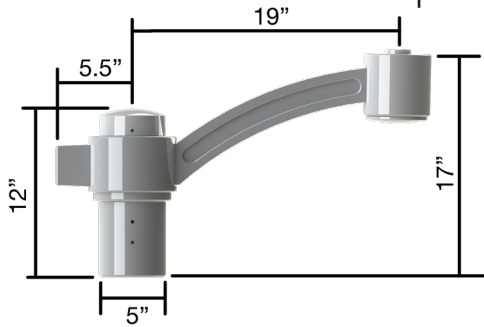

VA130

Project Name:

Catalog Number:

Type

VA130 is available for post top luminaires.

VA130 is constructed from corrosion resistant, durable cast aluminum. This arm is designed to slip over a 4" tenon (or pole) size. VA130 is available in the following pole mounting configurations: Single and Double 180°. Please consult factory for custom mounting.

Model	Mounting	Pole or Tenon Size	Finish
VA130	Single (S1) Double (D2) Wall Mount (WM)	4" dia. (4)	White (WH) Black (BK) Bronze (BZ) Forest Green (FG) Silver Metallic (SL) Graphite (GP) Weathered Brown (WB) Custom Color (CC)

VA131

VA131 is available for post top luminaires.

VA131 is constructed from corrosion resistant, durable cast aluminum. This arm is designed to slip over a 4" tenon (or pole) size. VA131 is available in the following pole mounting configurations: Single and Double 180°. Please consult factory for custom mounting.

VA132

VA132 is available for post top luminaires.

VA132 is constructed from corrosion resistant, durable cast aluminum. This arm is designed to slip over a 4" tenon (or pole) size. VA132 is available in the following pole mounting configurations: Single and Double 180°. Please consult factory for custom mounting.