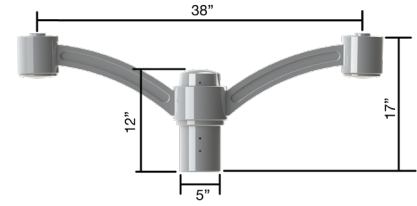

VA130

Project Name:

Catalog Number:

Type

VA130 is available for post top luminaires.

VA130 is constructed from corrosion resistant, durable cast aluminum. This arm is designed to slip over a 4" tenon (or pole) size. VA130 is available in the following pole mounting configurations: Single and Double 180°. Please consult factory for custom mounting.

Model	Mounting	Pole or Tenon Size	Finish
VA130	Single (S1) Double (D2) Wall Mount (WM)	4" dia. (4)	White (WH) Black (BK) Bronze (BZ) Forest Green (FG) Silver Metallic (SL) Graphite (GP) Weathered Brown (WB) Custom Color (CC)

VA131

VA131 is available for post top luminaires.

VA131 is constructed from corrosion resistant, durable cast aluminum. This arm is designed to slip over a 4" tenon (or pole) size. VA131 is available in the following pole mounting configurations: Single and Double 180°. Please consult factory for custom mounting.

VA132

VA132 is available for post top luminaires.

VA132 is constructed from corrosion resistant, durable cast aluminum. This arm is designed to slip over a 4" tenon (or pole) size. VA132 is available in the following pole mounting configurations: Single and Double 180°. Please consult factory for custom mounting.