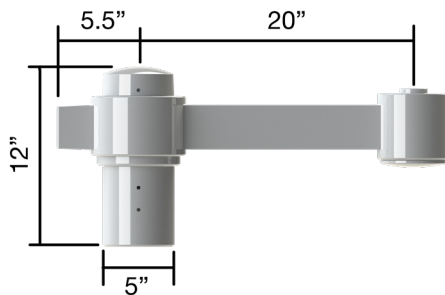

VA130

Project Name:

Catalog Number:

Type

VA130 is available for post top luminaires.

VA130 is constructed from corrosion resistant, durable cast aluminum. This arm is designed to slip over a 4" tenon (or pole) size. VA130 is available in the following pole mounting configurations: Single and Double 180°. Please consult factory for custom mounting.

Model	Mounting	Pole or Tenon Size	Finish
VA130	Single (S1) Double (D2) Wall Mount (WM)	4" dia. (4)	White (WH) Black (BK) Bronze (BZ) Forest Green (FG) Silver Metallic (SL) Graphite (GP) Weathered Brown (WB) Custom Color (CC)

VA131

VA131 is available for post top luminaires.

VA131 is constructed from corrosion resistant, durable cast aluminum. This arm is designed to slip over a 4" tenon (or pole) size. VA131 is available in the following pole mounting configurations: Single and Double 180°. Please consult factory for custom mounting.

VA132

VA132 is available for post top luminaires.

VA132 is constructed from corrosion resistant, durable cast aluminum. This arm is designed to slip over a 4" tenon (or pole) size. VA132 is available in the following pole mounting configurations: Single and Double 180°. Please consult factory for custom mounting.