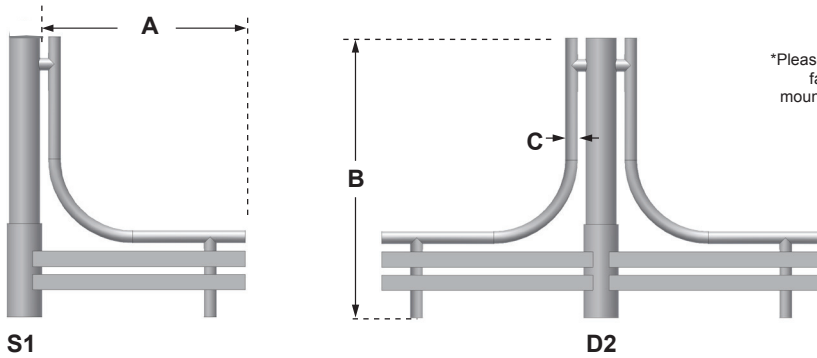

VA105

The **VA105-L** dimensions are for standard size 2 or size 3 Architectural luminaires only. **VA105-S** is standard for smaller, size 1 luminaires.

Fixture	A	B	C	D	E	EPA S1	EPA D2	EPA WM
VA105-L	26"	36"	1 5/8" Ø	7"	36"	2.5	4.1	1.6
VA105-S	21 1/2"	30"	1 5/8" Ø	7"	30"	2.0	3.0	1.1

Model	Mounting	Pole or Tenon Size	Finish
VA105-L VA105-S	Single (S1)	3" dia. (3)	Bronze (BZ) Black (BK)
	Double (D2)	3 1/2" dia. (3 1/2)	White (WH) Sandstone (SN)
	Wall Mount (WM)	4" dia. (4) 4 1/2" dia. (4 1/2) 5" dia. (5)	Weathered Brown (WB) Silver Metallic (SL) Verdigris (VG) Forest Green (FG) Custom Color (CC)