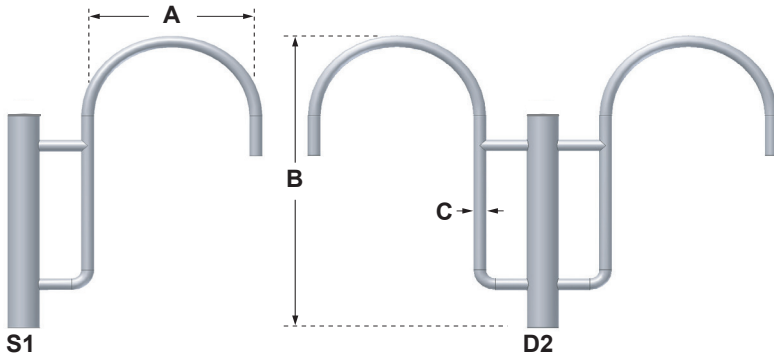

VA104

Project Name:

Catalog Number:

Type

The **VA104-L** dimensions are for standard size 2 or size 3 Architectural luminaires only. **VA104-S** is standard for smaller, size 1 luminaires. Center section of arm will match pole design (i.e. fluted pole = fluted center arm section).

Fixture	A	B	C	D	E	EPA S1	EPA D2	EPA WM
VA104-L	26"	41"	1 5/8" Ø	7"	30"	2.0	3.1	1.2
VA104-S	16 1/2"	32 1/2"	1 5/8" Ø	7"	20"	1.2	1.8	.5

Model	Mounting	Pole or Tenon Size	Finish
VA104-L VA104-S	Single (S1)	3" dia. (3)	Bronze (BZ) Black (BK)
	Double (D2)	3 1/2" dia. (3 1/2)	White (WH) Sandstone (SN)
	Wall Mount (WM)	4" dia. (4) 4 1/2" dia. (4 1/2)	Weathered Brown (WB) Silver Metallic (SL) Verdigris (VG) Forest Green (FG) Custom Color (CC)