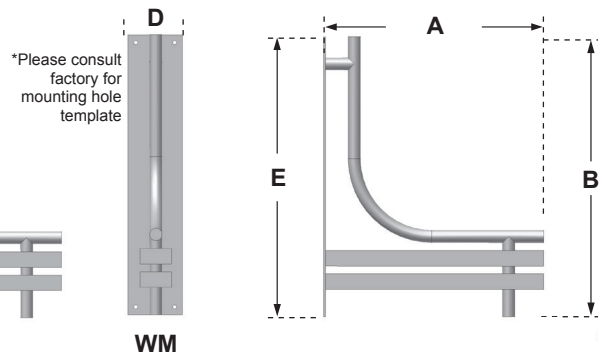

VA105

The **VA105-L** dimensions are for standard size 2 or size 3 Architectural luminaires only. **VA105-S** is standard for smaller, size 1 luminaires.

Fixture	A	B	C	D	E	EPA S1	EPA D2	EPA WM
VA105-L	26"	36"	1 5/8" Ø	7"	36"	2.5	4.1	1.6
VA105-S	21 1/2"	30"	1 5/8" Ø	7"	30"	2.0	3.0	1.1

Model	Mounting	Pole or Tenon Size	Finish
VA105-L VA105-S	Single (S1)	3" dia. (3)	Bronze (BZ) Black (BK)
	Double (D2)	3 1/2" dia. (3 1/2)	White (WH) Sandstone (SN)
	Wall Mount (WM)	4" dia. (4) 4 1/2" dia. (4 1/2) 5" dia. (5)	Weathered Brown (WB) Silver Metallic (SL) Verdigris (VG) Forest Green (FG) Custom Color (CC)