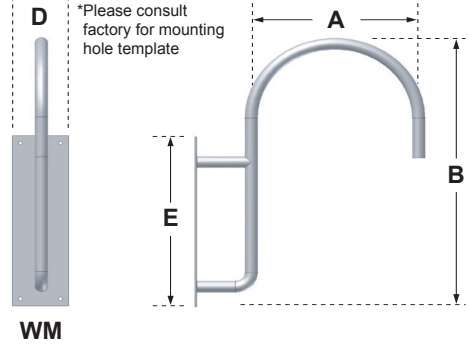

VA104

Project Name:

Catalog Number:

Type

The **VA104-L** dimensions are for standard size 2 or size 3 Architectural luminaires only. **VA104-S** is standard for smaller, size 1 luminaires. Center section of arm will match pole design (i.e. fluted pole = fluted center arm section).

Fixture	A	B	C	D	E	EPA S1	EPA D2	EPA WM
VA104-L	26"	41"	1 5/8" Ø	7"	30"	2.0	3.1	1.2
VA104-S	16 1/2"	32 1/2"	1 5/8" Ø	7"	20"	1.2	1.8	.5

Model	Mounting	Pole or Tenon Size	Finish
VA104-L VA104-S	Single (S1)	3" dia. (3)	Bronze (BZ) Black (BK)
	Double (D2)	3 1/2" dia. (3 1/2)	White (WH) Sandstone (SN)
	Wall Mount (WM)	4" dia. (4) 4 1/2" dia. (4 1/2)	Weathered Brown (WB) Silver Metallic (SL) Verdigris (VG) Forest Green (FG) Custom Color (CC)